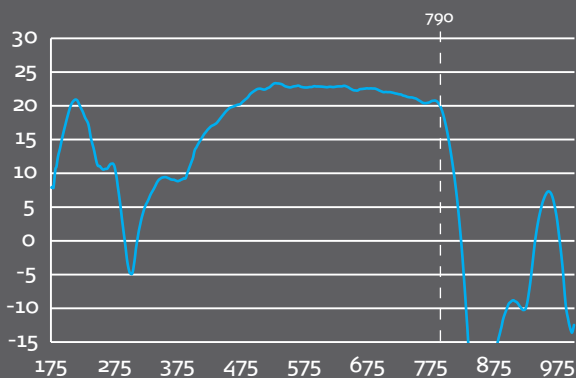

Technical specifications

Channels	VHF 5 - 12 (174 - 230 MHz) UHF 21 - 60 (470 - 790 MHz)
Input voltage	5 ± 0,5 VDC
Input current	75 mA typ.
Colour	Black / White