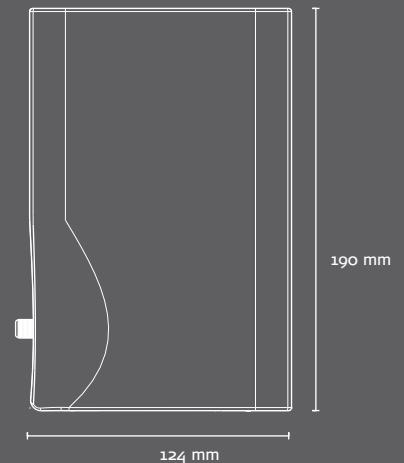

SPECIFICATIONS

Funke DSC550 4G LTE is an indoor antenna for digital terrestrial TV unlike any other. It provides a unique technical solution that guarantees TV signal reception that is free of 4G LTE interference and proven to be the best in the market. Its popular, ultra-thin design makes the DSC550 4G LTE blend perfectly into any interior and it has also been designed for easy outdoor assembly and maximal durability.

General specifications

Preferred applications	Indoor & outdoor stationary reception
Amplifier principle	Low noise amplifier
Connection	Female F-connector